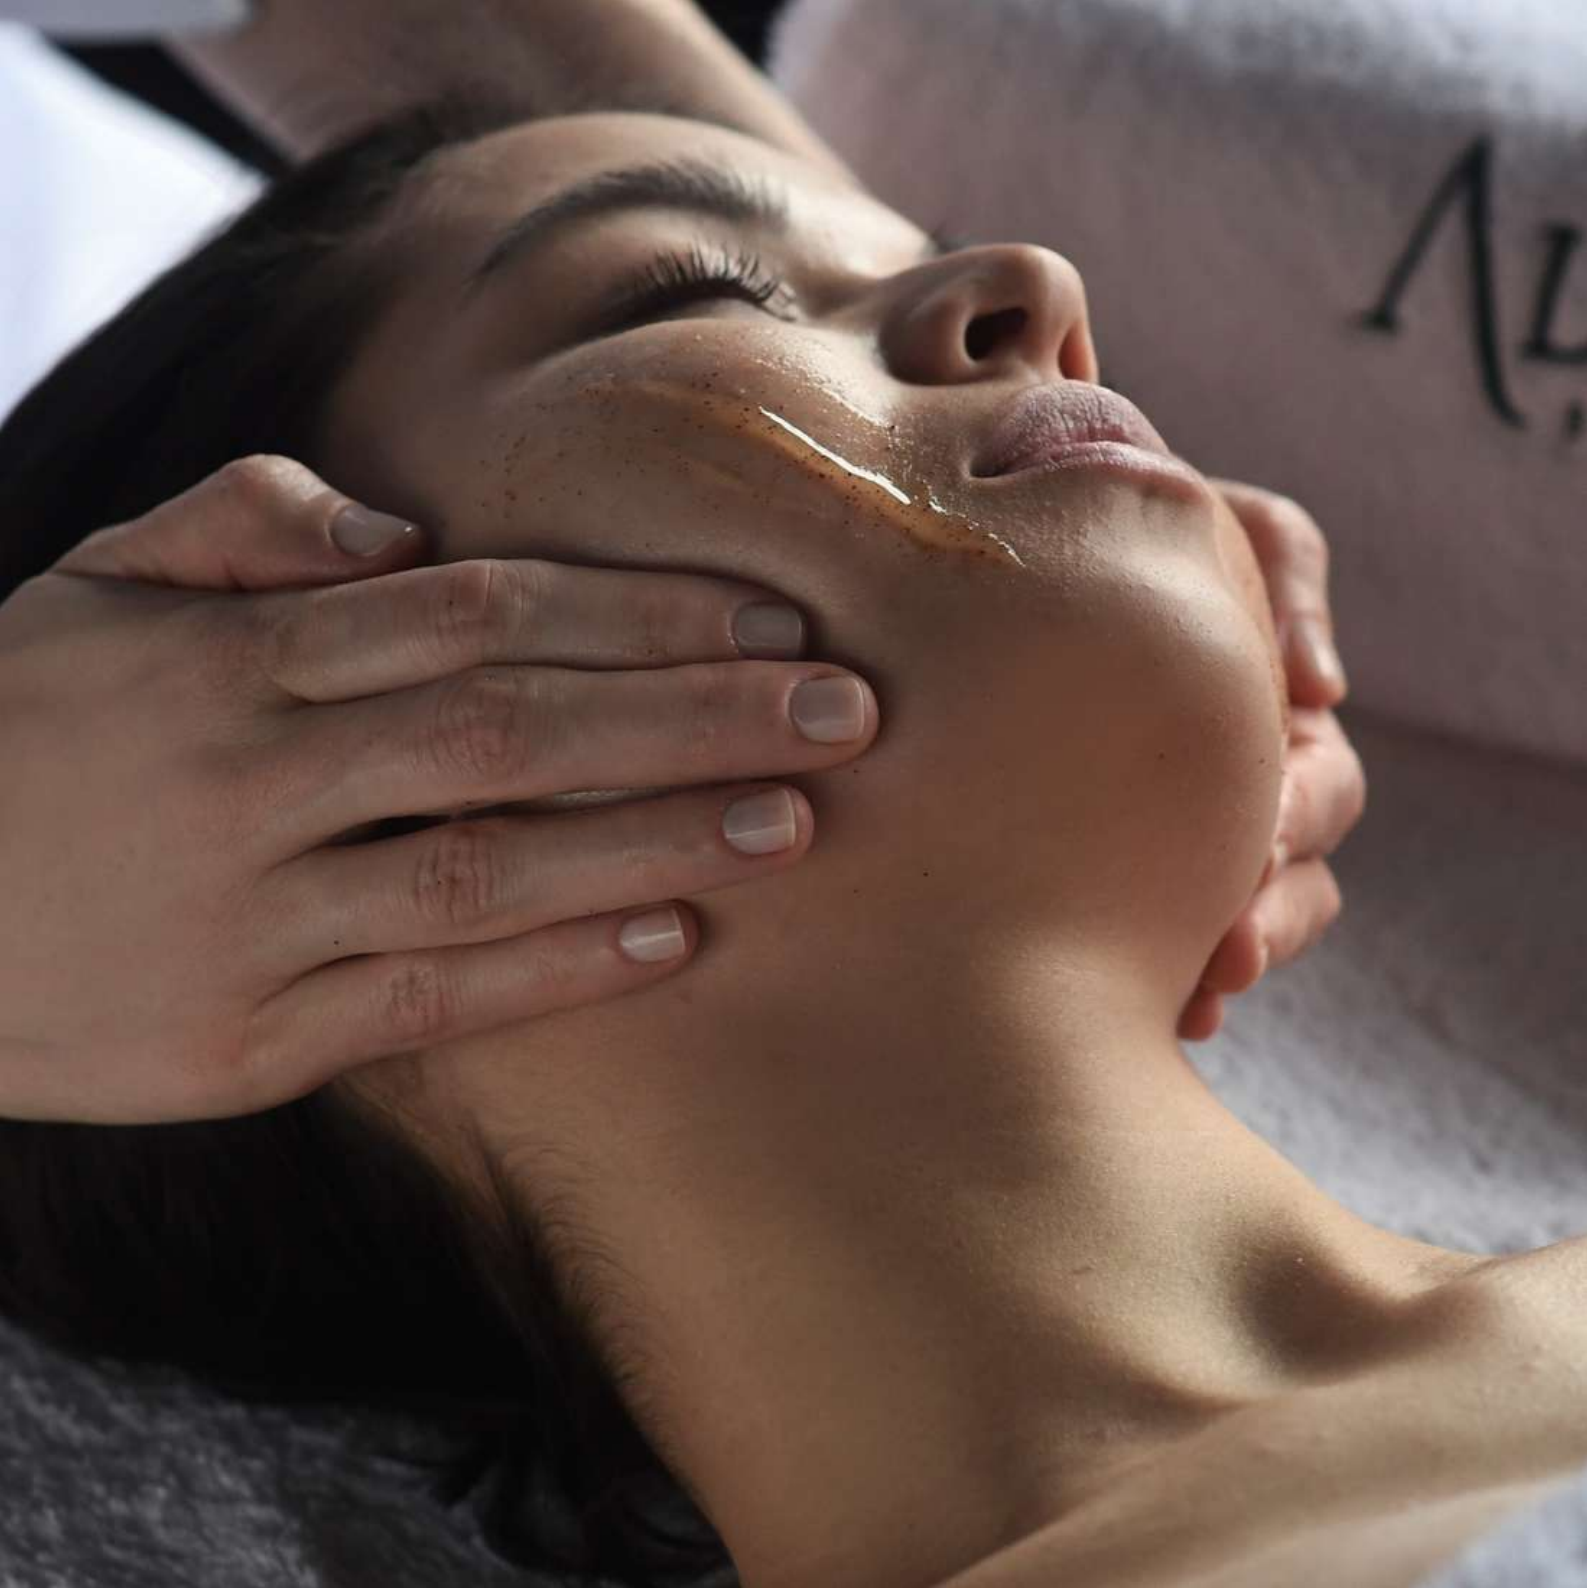

FACIAL TREATMENTS BY ALPEOR

PURE HARMONY

60 min

A purifying and rebalancing treatment, the skin is deeply cleansed, purified and refreshed.

RICH MOUNTAINS

60 min

Moisturizing and nourishing treatment, the skin is perfectly hydrated, plumped and regains its comfort.

NEW SKIN

60 min

Radiance treatment for a perfect, even, and luminous complexion.

FOR MEN

60 min

Facial treatment specially adapted to men's skin.

ETERNAL SNOW

90 min

Restructuring treatment, the first signs of aging are visibly reduced.