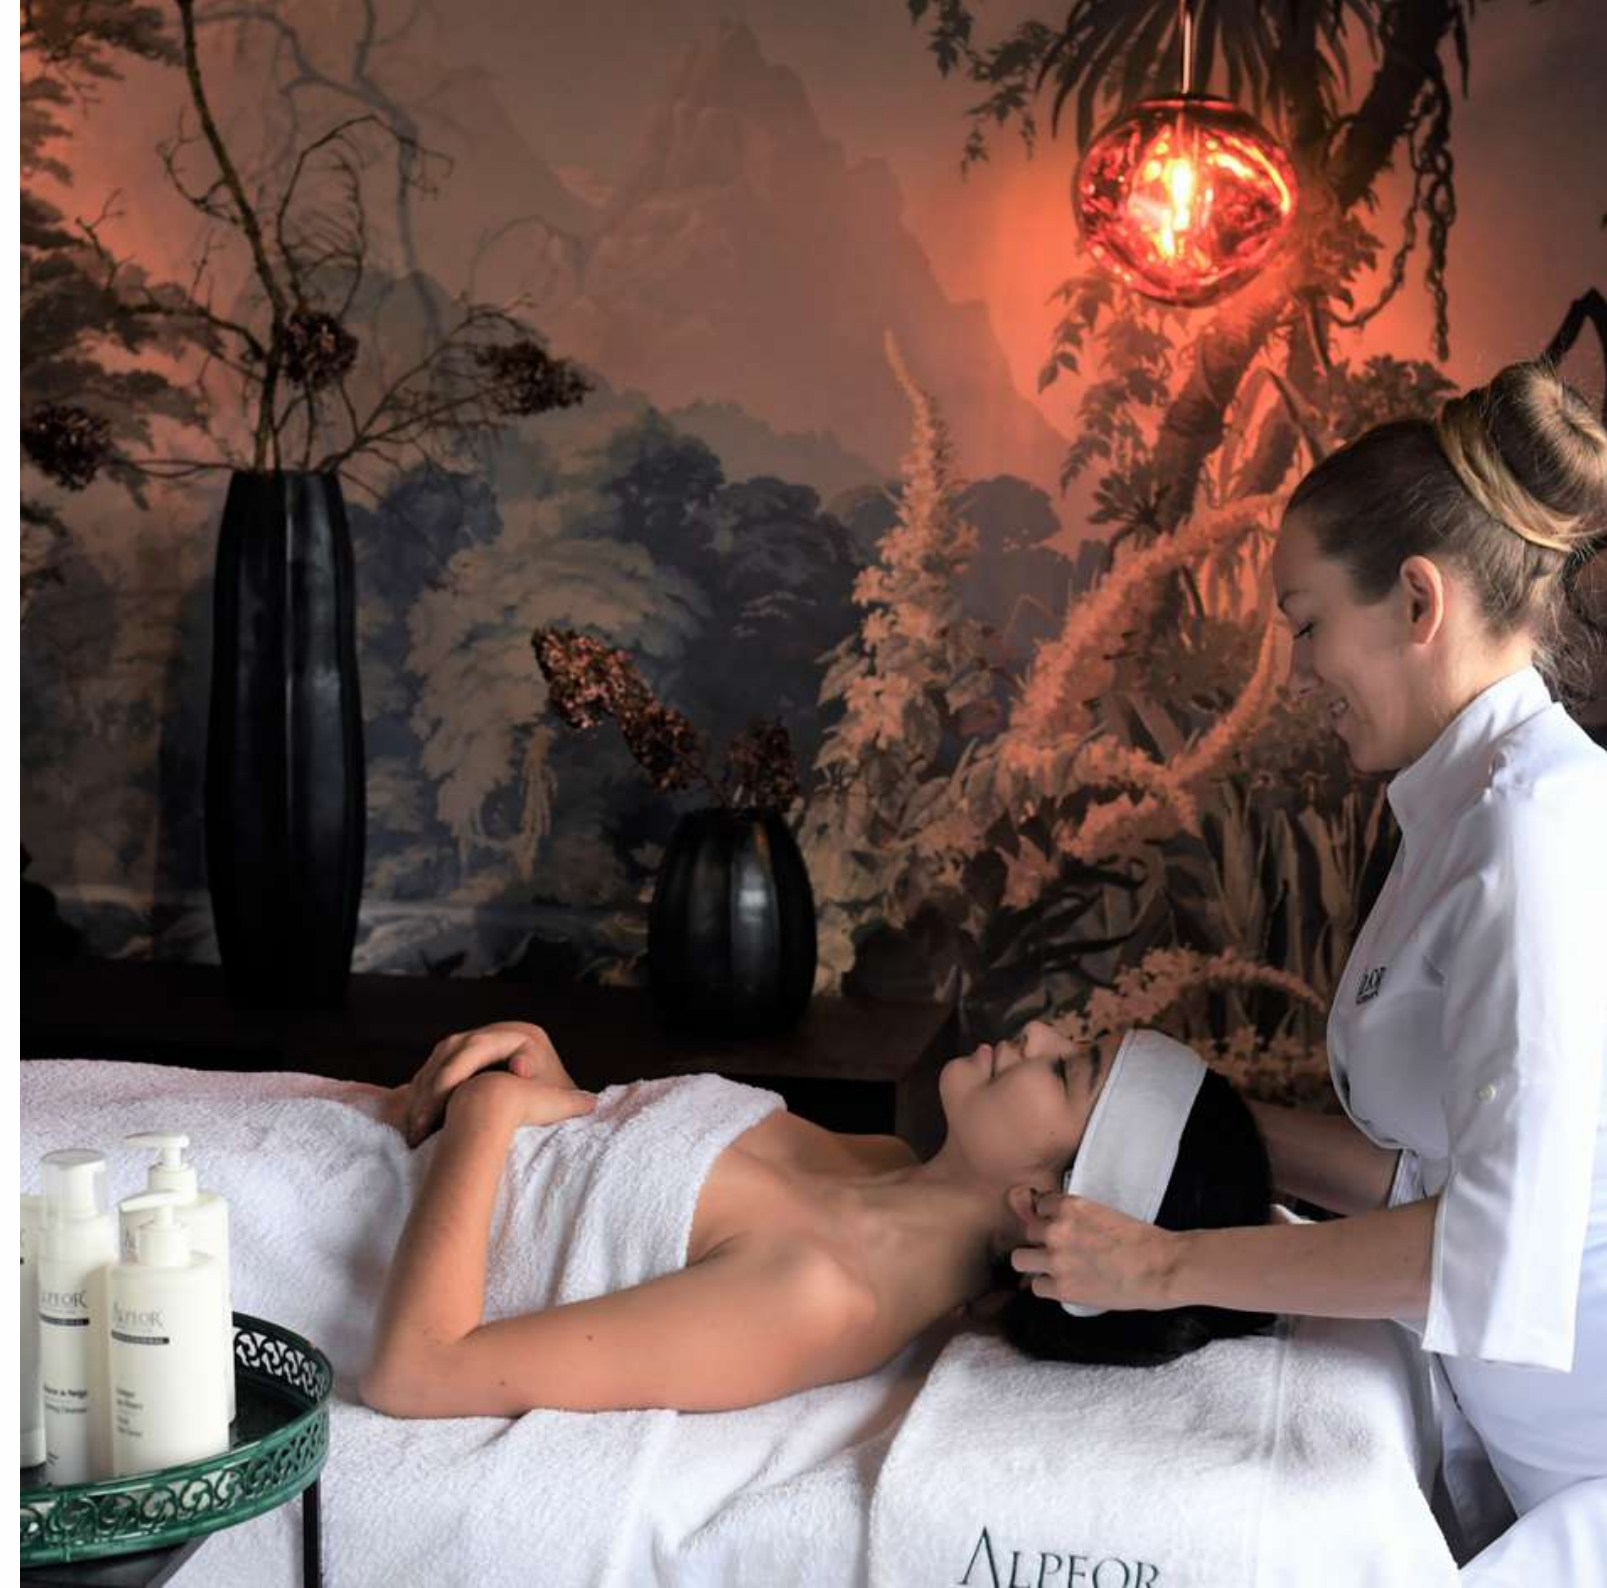

LE MIRADOR SPA

BY ALPEOR
SWITZERLAND

The image features a glass dropper in the upper left corner, with a single drop of liquid about to fall. The Alpeor logo is positioned in the upper center, consisting of the brand name in a stylized, serif font with a registered trademark symbol, and the word 'SWITZERLAND' in a smaller, simpler font directly below it. The background is a soft, light blue gradient. In the lower half of the image, a woman with blonde hair is depicted in a dynamic, floating pose, wearing a white, ethereal, ruffled dress. She is surrounded by large, glowing white flowers with green centers, creating a magical and ethereal atmosphere.

SIGNATURE TREATMENTS BY ALPEOR

ULTITUDE PREMIUM

Premium anti-aging treatment that intensely corrects wrinkles, hyperpigmentation spots and loss of firmness.

90 min

MASSAGE BETWEEN PEAKS AND MOUNTAINS

A signature treatment offering a truly relaxing moment, with its enveloping and soothing movements.

60 min

90 min

FACIAL TREATMENTS BY ALPEOR

PURE HARMONY

60 min

A purifying and rebalancing treatment, the skin is deeply cleansed, purified and refreshed.

RICH MOUNTAINS

60 min

Moisturizing and nourishing treatment, the skin is perfectly hydrated, plumped and regains its comfort.

NEW SKIN

60 min

Radiance treatment for a perfect, even, and luminous complexion.

FOR MEN

60 min

Facial treatment specially adapted to men's skin.