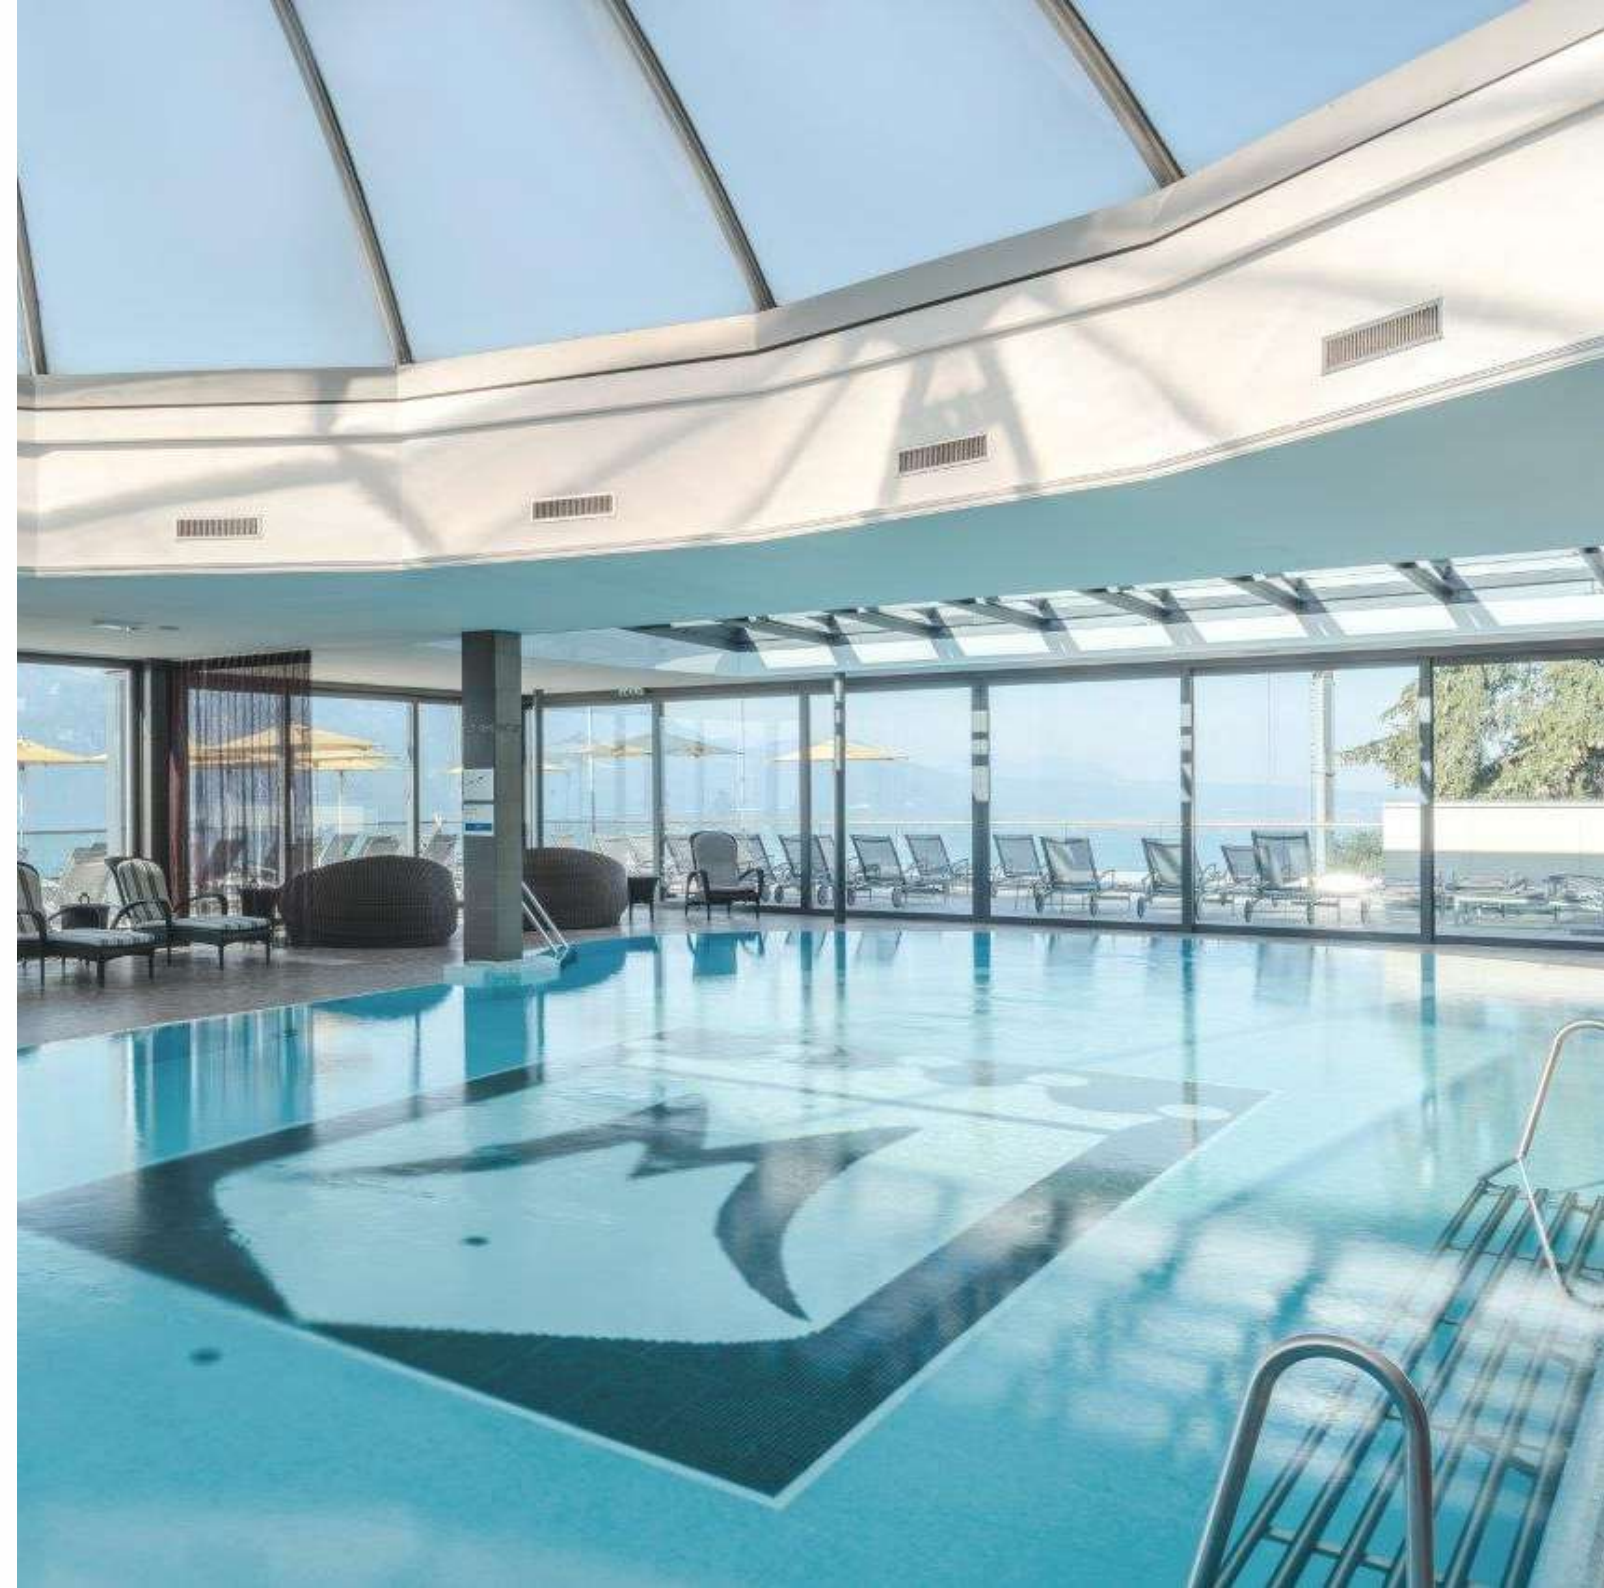

GROUP PACKAGES

LADIES ONLY

- A 60-minute relaxing massage
- A glass of champagne and mignardises
- Wellness access from 10am to 10pm
- Available for a minimum of 4 people

LUNCH & SWIM

For a day out of time, enjoy a delicious lunch followed by a moment of relaxation by the pool and in our wellness area. Offer valid from Monday to Friday.

BRUNCH & SWIM

Enjoy a Sunday above the clouds with the Brunch & Swim offer : a delicious sunday brunch followed by an afternoon at the pool and wellness area (from 2pm).

DAY SPA SUITE

Our splendid **Day Spa Suite** (80 m2) features a double massage cabin, a hammam, a sauna and a private Jacuzzi for privileged moments from 1 to 10 people.